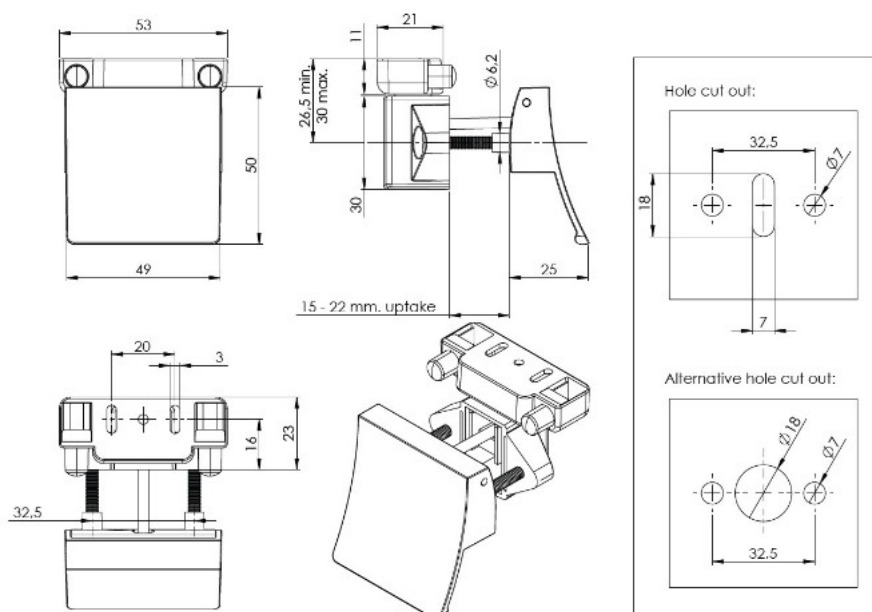

PRODUCT SHEET

Description:

Slam Lock "RV", W/Lift Handle "L", 15-22mm, CPL, Zamak Handle & Grey ABS Housing, Incl. Grey ABS Striker W/Spring Tension

Item number:

14.03.075-0

Units	Box	Carton	HS Code	Barcode
Pcs.	10	100	8301300000	
				5704866518338